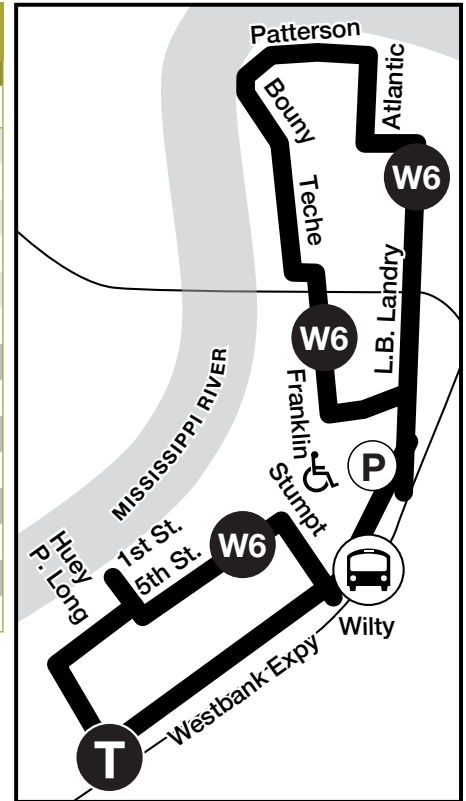

W6 Gretna

Monday-Friday (Lunes-Viernes)

INBOUND / ENTRANTE			OUTBOUND / SALIENTE		
Wilty Terminal	Gretna Ferry	Wilty Terminal	Wilty Terminal	Algiers Ferry	Wilty Terminal
-	5:50 AM	6:00 AM	6:05 AM	6:20 AM	6:32 AM
6:35 AM	6:50 AM	7:00 AM	7:05 AM	7:20 AM	7:32 AM
7:35 AM	7:50 AM	8:00 AM	8:05 AM	8:20 AM	8:32 AM
8:35 AM	8:50 AM	9:00 AM	9:05 AM	9:20 AM	9:32 AM
9:35 AM	9:50 AM	10:00 AM	10:05 AM	10:20 AM	10:32 AM
10:35 AM	10:50 AM	11:00 AM	11:05 AM	11:20 AM	11:32 AM
11:35 AM	11:50 AM	12:00 PM	12:05 PM	12:20 PM	12:32 PM
12:35 PM	12:50 PM	1:00 PM	1:05 PM	1:20 PM	1:32 PM
1:35 PM	1:50 PM	2:00 PM	2:05 PM	2:20 PM	2:32 PM
2:35 PM	2:50 PM	3:00 PM	3:05 PM	3:20 PM	3:32 PM
3:35 PM	3:50 PM	4:00 PM	4:05 PM	4:20 PM	4:32 PM
4:35 PM	4:50 PM	5:00 PM	5:05 PM	5:20 PM	5:32 PM
5:35 PM	5:50 PM	6:00 PM	6:05 PM	6:20 PM	6:32 PM
6:35 PM	6:50 PM	-	-	-	-

Route: The Gretna Local route connects historic downtown Gretna to the Algiers Ferry Terminal via Wilty Terminal. Wilty Terminal provides connections to the W2 Westbank Expressway, W3 Lapalco, and W8 Terrytown routes.

Ruta: La ruta local de Gretna conecta el centro histórico de Gretna con la terminal de ferry de Argel a través de la terminal Wilty. Wilty Terminal proporciona conexiones a las rutas W2 Westbank Expressway, W3 Lapalco y W8 Terrytown.