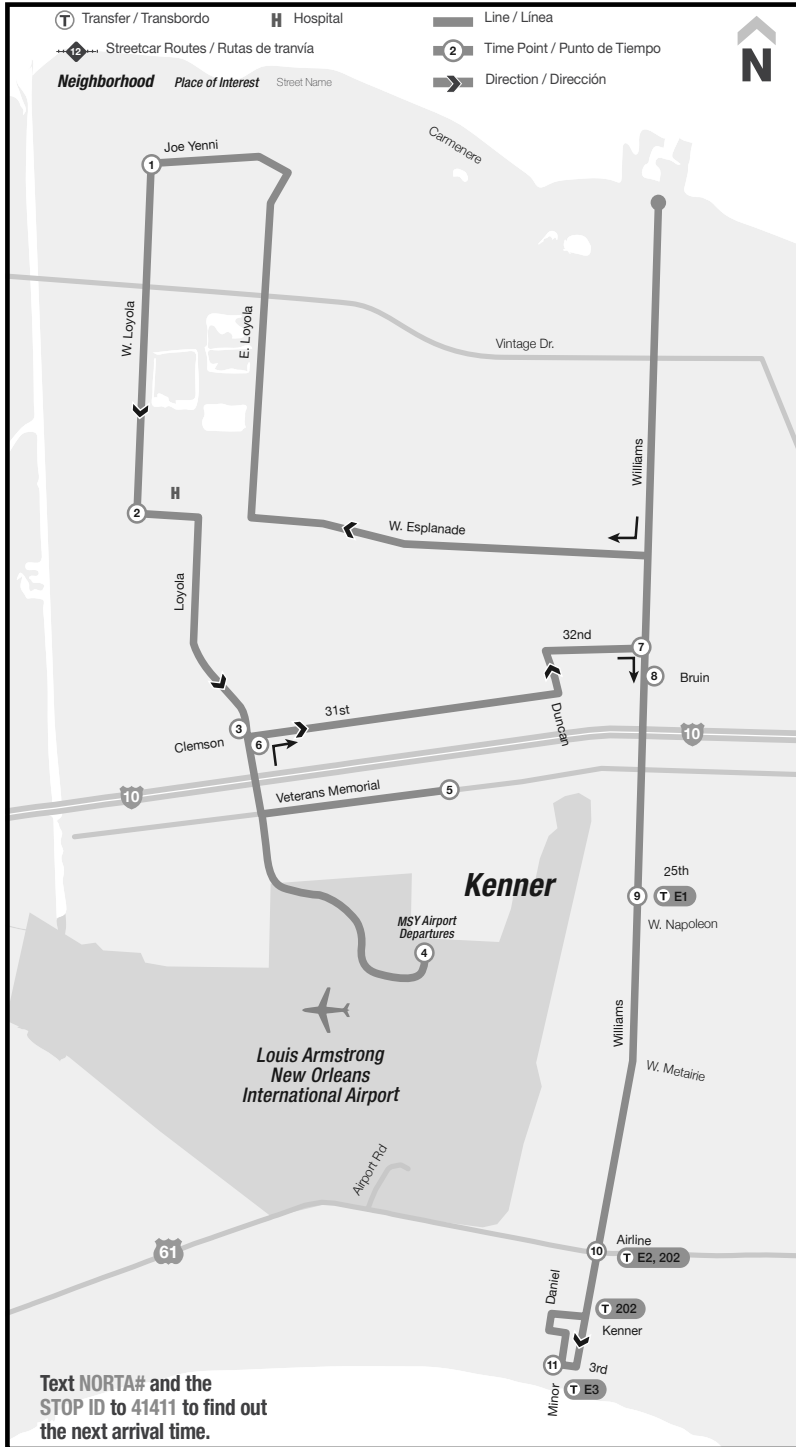

RTA - 201 Kenner Loop

Route: The Kenner Loop is operated by the New Orleans Regional Transit Authority - RTA. (For more information on RTA routes, please visit their website at norta.com or call (504) 248-3900)

The fare is 80¢.

The fare for a Senior Citizen with RTA ID (65 years of age or older) is 40¢.

The Kenner Loops connects with the Following JeT Buses:

- **E1-Veterans** bus at Williams and 25th
- **E2-Airport** bus at Williams and Airline
- **E3-Kenner Local** at Williams and 3rd St.

Note: Although the Kenner Loop connects with several JeT buses, riders cannot use JeT transfers to ride these buses nor use RTA transfers to ride JeT buses.

Ruta: El Kenner Loop es operado por la Autoridad de Tránsito Regional de Nueva Orleans - RTA. (Para obtener más información sobre las rutas RTA, visite su sitio web en norta.com o llame (504) 248-3900)

La tarifa es de 80 ¢.

La tarifa para un ciudadano mayor con RTA ID (65 años o más) es de 40 ¢.

El Kenner Loops se conecta con los siguientes autobuses JeT:

- **E1-Veterans** en Williams y 25th
- **E2-Airport** en Williams and Airline
- **E3-Kenner Local** en Williams y 3rd St.

Nota: Aunque el Kenner Loop se conecta con varios autobuses de JeT, los pasajeros no pueden usar transferencias de JeT para viajar en estos autobuses ni usar transferencias de RTA para viajar en autobuses de JeT.

Note: This RTA Kenner Loop schedule is provided as a convenience for JeT riders and is current as of September 2020. Jefferson Transit is not responsible for any changes that the Regional Transit Authority (RTA) may subsequently make to the schedule or route. Please contact RTA for any updates to this schedule. Check the schedule online at norta.com or call the RTA Rideline at (504) 248-3900.

Nota: Este horario de RTA Kenner Loop se proporciona para la comodidad de los pasajeros de JeT y está vigente a partir de septiembre de 2020. Jefferson Transit no es responsable de ningún cambio que la Autoridad de Tránsito Regional (RTA) pueda realizar posteriormente en el horario o la ruta. Comuníquese con RTA para cualquier actualización de este horario, consulte el horario en línea en norta.com o llame a RTA Rideline al (504) 248-3900.