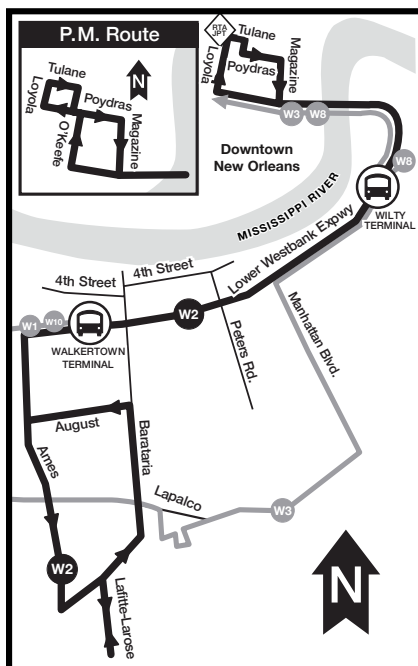

INBOUND / ENTRANTE							OUTBOUND / SALIENTE					
Lafitte & High Meadows	Barataria & Lapalco	Arrive Walkertown	Leave Walkertown	Expwy & Manhattan	Wilty Terminal	Loyola & Tulane	Wilty Terminal	Expwy & Manhattan	Arrive Walkertown	Leave Walkertown	Ames & Lapalco	Lafitte & High Meadows
-	-	-	7:15 AM	7:26 AM	7:42 AM	7:59 AM	8:26 AM	8:34 AM	8:49 AM	8:51 AM	8:58 AM	9:10 AM
-	-	-	8:25 AM	8:36 AM	8:52 AM	9:09 AM	9:36 AM	9:44 AM	9:59 AM	10:01 AM	10:08 AM	10:20 AM
9:10 AM	9:20 AM	9:30 AM	9:32 AM	9:43 AM	9:59 AM	10:16 AM	10:43 AM	10:51 AM	11:06 AM	11:08 AM	11:15 AM	11:27 AM
10:20 AM	10:30 AM	10:40 AM	10:42 AM	10:53 AM	11:09 AM	11:26 AM	11:53 AM	12:01 PM	12:16 PM	12:18 PM	12:25 PM	12:37 PM
11:27 AM	11:37 AM	11:47 AM	11:49 AM	12:00 PM	12:16 PM	12:33 PM	1:00 PM	1:08 PM	1:23 PM	1:25 PM	1:32 PM	1:44 PM
12:37 PM	12:47 PM	12:57 PM	12:59 PM	1:10 PM	1:26 PM	1:43 PM	2:10 PM	2:18 PM	2:33 PM	2:35 PM	2:42 PM	2:54 PM
1:44 PM	1:54 PM	2:04 PM	2:06 PM	2:17 PM	2:33 PM	2:50 PM	3:17 PM	3:25 PM	3:40 PM	3:42 PM	3:49 PM	4:01 PM
2:54 PM	3:04 PM	3:14 PM	3:16 PM	3:27 PM	3:43 PM	4:00 PM	4:27 PM	4:35 PM	4:50 PM	4:52 PM	4:59 PM	5:11 PM
4:01 PM	4:11 PM	4:21 PM	4:23 PM	4:34 PM	4:50 PM	5:07 PM	5:34 PM	5:42 PM	5:57 PM	-	-	-
5:11 PM	5:21 PM	5:31 PM	5:33 PM	5:44 PM	6:00 PM	6:17 PM	6:44 PM	6:52 PM	7:07 PM	-	-	-
-	-	-	6:13 PM	6:24 PM	6:40 PM	6:57 PM	7:24 PM	7:32 PM	7:47 PM	-	-	-
-	-	-	7:07 PM	7:18 PM	7:34 PM	7:51 PM	8:18 PM	8:26 PM	8:41 PM	-	-	-
-	-	-	8:46 PM	8:57 PM	9:13 PM	9:30 PM	9:49 PM	-	-	-	-	-
-	-	-	7:52 PM	8:03 PM	8:19 PM	8:36 PM	9:03 PM	9:11 PM	9:26 PM	-	-	-

Route: The Westbank Expressway route provides service to and from both Westbank Terminals: Walkertown and Wilty. It connects with all Westbank routes and provides service to the New Orleans CBD. The W2 route also provides service between Walkertown Terminal and Lafitte-Larose Highway, traveling along Ames Blvd. to Lafitte Larose Highway and returning on Barataria and August.

Ruta: La ruta Westbank Expressway (W2) ofrece servicio desde y hacia terminales de West bank: Walkertown y Wilty. La ruta W2 se conecta con todas las rutas de la Westbank y ofrece servicio a Orleans Distrito Central de Nuevo Comercio. La ruta W2 también ofrece servicio entre Terminal Walkertown y Lafitte-Larose Highway, viajando a lo largo de Ames Blvd a Lafitte-Larose Highway y regresando a lo largo de Barataria y August.