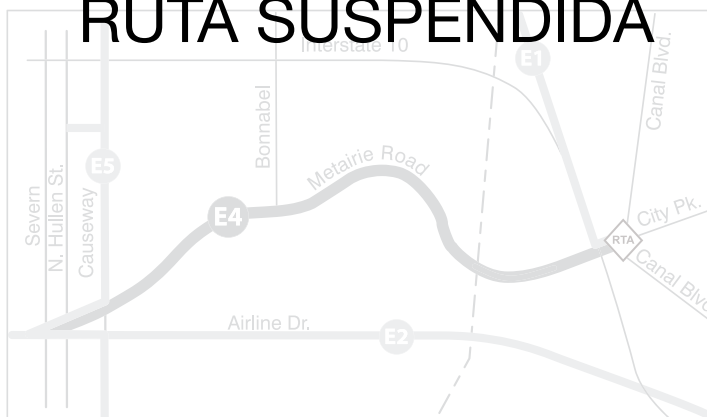

Metairie Road

Metairie Road - E4

7

MONDAY-FRIDAY / LUNES-VIERNES					
INBOUND/ ENTRANTE			OUTBOUND/ SALIENTE		
	Severn	Bonnabel	Canal Blvd. at City Park Ave.	Bonnabel	Severn
AM	6:23	6:30	6:41	6:51	6:58
AM	7:03	7:10	7:21	7:31	7:38
AM	7:43	7:50	8:01	8:11	8:18
AM	8:23	8:30	8:41	8:51	8:58
AM	9:03	9:10	9:21	9:31	9:38
AM	9:43	9:50	10:01	10:11	10:18
AM	10:23	10:30	10:41	10:51	10:58
AM	11:03	11:10	11:21	11:31	11:38
AM	11:43	11:50	12:01	12:11	12:18
PM	12:23	12:30	12:41	12:51	12:58
PM	1:03	1:10	1:21	1:31	1:38
PM	1:43	1:50	2:01	2:11	2:18
PM	2:23	2:30	2:41	2:51	2:58
PM	3:03	3:10	3:21	3:31	3:38
PM	3:43	3:50	4:01	4:11	4:18
PM	4:23	4:30	4:41	4:51	4:58
PM	5:03	5:10	5:21	5:31	5:38
PM	5:43	5:50	6:01	6:11	6:18
PM	6:23	6:30	6:41	6:51	6:58

ROUTE SUSPENDED

RUTA SUSPENDIDA

Route: The Metairie Road route starts at Severn and travels east on Metairie Road to the intersection of Canal Street and City Park Avenue. From this point, passengers can take several RTA routes into New Orleans. (Contact the RTA for their current schedules or visit their website norta.com)

Ruta: La ruta de Metairie Road empieza en Severn y prosigue hacia el este en Metairie Road hasta la intersección de Canal Street y City Park Ave. Desde aquí, los pasajeros pueden tomar varias rutas a Nueva Orleans. (Póngase en contacto con RTA para obtener los horarios vigentes o visite su "website": norta.com.)