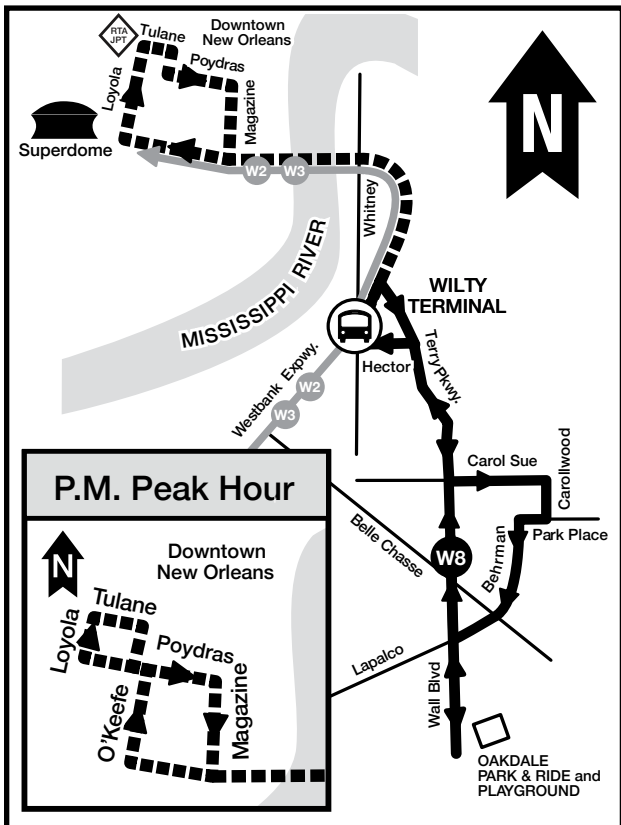

Both terminals provide **FREE** parking for park and ride patrons.

Buy your VIP pass at the Wilty Terminal!

W8 Terrytown

Monday-Friday (Lunes-Viernes)

INBOUND / ENTRANTE					OUTBOUND / SALIENTE				
Loyola & Tulane	Arrive Wilty Terminal	Leave Wilty Terminal	Terry Pkwy & Carol Sue	Carrollton & Park Place	Oakdale P&R	Terry Pkwy & Carol Sue	Arrive Wilty Terminal	Leave Wilty Terminal	Loyola & Tulane
-	-	5:20 AM	5:29 AM	5:35 AM	5:51 AM	6:01 AM	6:16 AM	6:18 AM	6:35 AM
-	-	5:50 AM	5:59 AM	6:05 AM	6:21 AM	6:31 AM	6:46 AM	6:48 AM	7:05 AM
-	-	6:20 AM	6:29 AM	6:35 AM	6:51 AM	7:01 AM	7:16 AM	7:18 AM	7:35 AM
6:35 AM	6:54 AM	7:00 AM	7:09 AM	7:15 AM	7:31 AM	7:41 AM	7:56 AM	7:58 AM	8:15 AM
7:05 AM	7:26 AM	7:31 AM	7:40 AM	7:46 AM	8:06 AM	8:16 AM	8:26 AM	8:28 AM	8:45 AM
8:15 AM	8:36 AM	8:41 AM	8:50 AM	8:56 AM	9:16 AM	9:26 AM	9:36 AM	-	-
-	-	9:46 AM	9:55 AM	10:01 AM	10:15 AM	10:23 AM	10:33 AM	-	-
-	-	10:46 AM	10:55 AM	11:01 AM	11:15 AM	11:23 AM	11:33 AM	-	-
-	-	11:46 AM	11:55 AM	12:01 PM	12:15 PM	12:23 PM	12:33 PM	-	-
-	-	12:46 PM	12:55 PM	1:01 PM	1:15 PM	1:23 PM	1:33 PM	-	-
-	-	1:46 PM	1:55 PM	2:01 PM	2:15 PM	2:23 PM	2:33 PM	-	-
-	-	2:46 PM	2:55 PM	3:01 PM	3:23 PM	3:33 PM	3:43 PM	3:54 PM	4:11 PM
3:31 PM	3:50 PM	3:52 PM	4:01 PM	4:07 PM	4:29 PM	4:39 PM	4:49 PM	5:00 PM	5:17 PM
4:11 PM	4:32 PM	4:34 PM	4:43 PM	4:49 PM	5:11 PM	5:21 PM	5:31 PM	5:41 PM	5:58 PM
4:31 PM	4:52 PM	4:54 PM	5:03 PM	5:09 PM	5:31 PM	5:41 PM	5:51 PM	6:00 PM	6:17 PM
5:17 PM	5:38 PM	5:40 PM	5:49 PM	5:55 PM	6:17 PM	6:27 PM	6:37 PM	-	-
5:58 PM	6:19 PM	6:21 PM	6:30 PM	6:36 PM	6:58 PM	7:08 PM	7:18 PM	-	-
6:18 PM	6:39 PM	-	-	-	-	-	-	-	-
-	-	6:50 PM	6:57 PM	7:03 PM	7:17 PM	7:25 PM	7:39 PM	-	-
-	-	7:57 PM	8:06 PM	8:12 PM	8:28 PM	8:38 PM	8:48 PM	-	-
-	9:46 PM	9:56 PM	10:03 PM	10:09 PM	10:20 PM	10:28 PM	10:42 PM	-	-