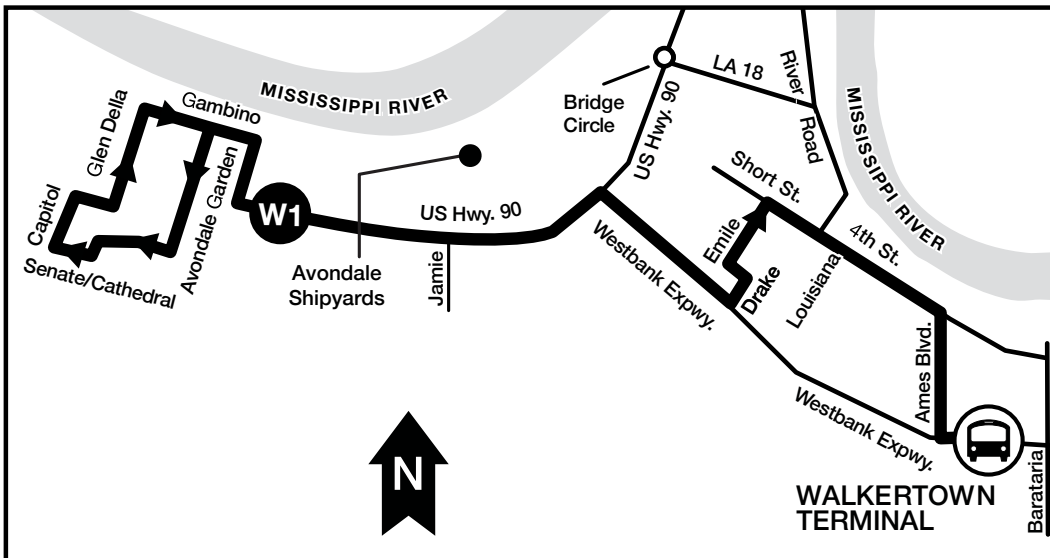

Route: The Avondale route provides service to parts of Waggaman, Avondale, and Westwego from the Walkertown Terminal. The Walkertown Terminal provides connections to the Huey P. Long and Westbank Expressway routes. The Avondale Route connects with the Huey P. Long route at Drake and Westbank Expressway.

Ruta: La ruta de Avondale provee servicio a partes de Waggaman, Avondale y Westwego desde la terminal de Walkertown. Esta terminal provee conexiones a las rutas de Huey P. Long y Westbank Expressway. La ruta de Avondale se conecta con la ruta de Huey P. Long en Drake y Westbank Expressway.

Saturday & Holidays (Sábado y días feriados)

Walkertown	WB Expressway & Drake	Jamie Blvd	Capitol & Cathedral	Jamie Blvd	WB Expressway & Drake	Walkertown
7:14 AM	7:26 AM	7:32 AM	7:40 AM	7:50 AM	7:57 AM	8:09 AM
8:19 AM	8:31 AM	8:37 AM	8:45 AM	8:55 AM	9:02 AM	9:14 AM
9:24 AM	9:36 AM	9:42 AM	9:50 AM	10:00 AM	10:07 AM	10:19 AM
10:29 AM	10:41 AM	10:47 AM	10:55 AM	11:05 AM	11:12 AM	11:24 AM
11:34 AM	11:46 AM	11:52 AM	12:00 PM	12:10 PM	12:17 PM	12:29 PM
12:39 PM	12:51 PM	12:57 PM	1:05 PM	1:15 PM	1:22 PM	1:34 PM
1:44 PM	1:56 PM	2:02 PM	2:10 PM	2:20 PM	2:27 PM	2:39 PM
2:49 PM	3:01 PM	3:07 PM	3:15 PM	3:25 PM	3:32 PM	3:44 PM
3:54 PM	4:06 PM	4:12 PM	4:20 PM	4:30 PM	4:37 PM	4:49 PM
4:59 PM	5:11 PM	5:17 PM	5:25 PM	5:35 PM	5:42 PM	5:54 PM
6:04 PM	6:16 PM	6:22 PM	6:30 PM	6:40 PM	6:47 PM	6:59 PM