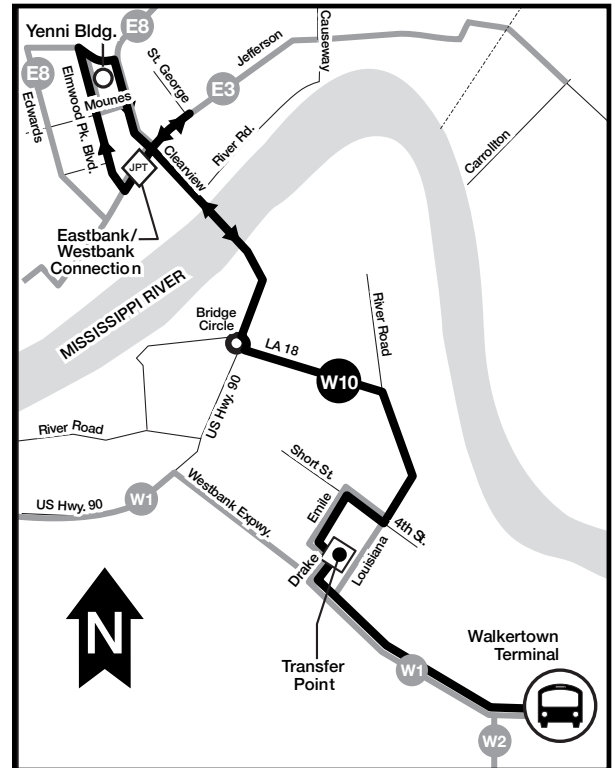

Saturday & Holidays (Sábado y días feriados)

INBOUND / ENTRANTE			OUTBOUND / SALIENTE			
Walkertown Terminal	WB Expwy & Drake	Bridge Circle	Yenni Building	Bridge Circle	WB Expwy & Drake	Walkertown Terminal
7:29 AM	7:37 AM	7:46 AM	7:57 AM	8:08 AM	8:17 AM	8:25 AM
8:33 AM	8:41 AM	8:50 AM	9:01 AM	9:12 AM	9:21 AM	9:29 AM
9:37 AM	9:45 AM	9:54 AM	10:05 AM	10:16 AM	10:25 AM	10:33 AM
10:41 AM	10:49 AM	10:58 AM	11:09 AM	11:20 AM	11:29 AM	11:37 AM
11:45 AM	11:53 AM	12:02 PM	12:13 PM	12:24 PM	12:33 PM	12:41 PM
12:49 PM	12:57 PM	1:06 PM	1:17 PM	1:28 PM	1:37 PM	1:45 PM
1:53 PM	2:01 PM	2:10 PM	2:21 PM	2:32 PM	2:41 PM	2:49 PM
2:57 PM	3:05 PM	3:14 PM	3:25 PM	3:36 PM	3:45 PM	3:53 PM
4:01 PM	4:09 PM	4:18 PM	4:29 PM	4:40 PM	4:49 PM	4:57 PM
5:05 PM	5:13 PM	5:22 PM	5:33 PM	5:44 PM	5:53 PM	6:01 PM
6:09 PM	6:17 PM	6:26 PM	6:37 PM	6:48 PM	6:57 PM	7:05 PM
7:13 PM	7:21 PM	7:30 PM	7:41 PM	7:52 PM	8:01 PM	8:09 PM

Route: The Huey P. Long route provides a connection between the Jefferson Parish Transit eastbank and westbank routes. The route stops at the Yenni building on the Eastbank and the Walkertown Terminal on the Westbank.

Ruta: La ruta de Huey P. Long conecta las rutas de eastbank y westbank de Jefferson Parish Transit. La ruta se detiene en el Yenni Building en el East-bank y la Terminal de Walkertown en el Westbank.