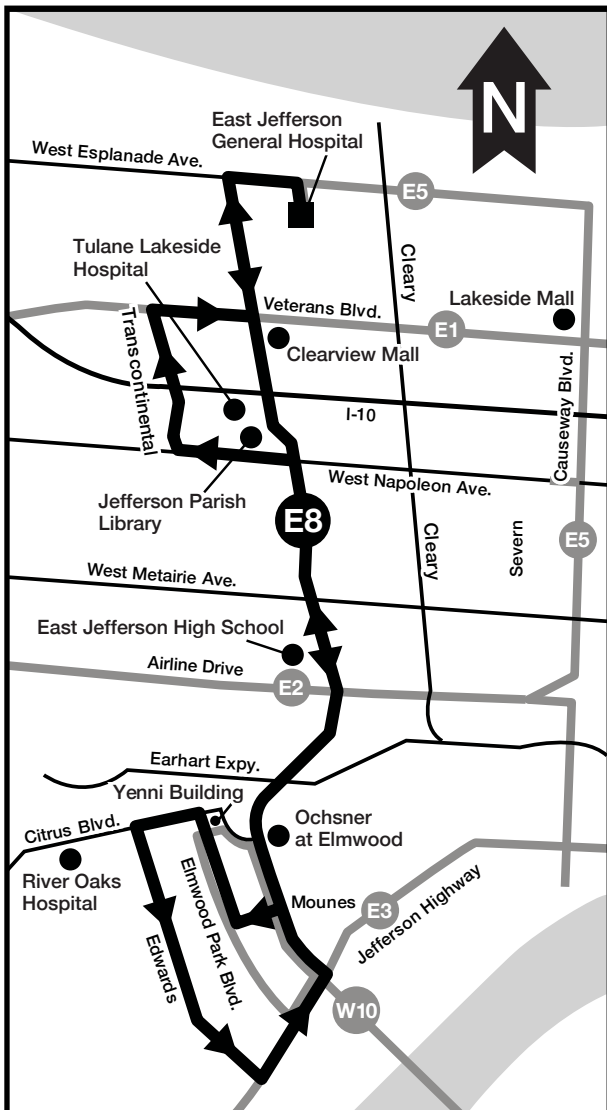

Saturday & Holidays (Sábado y días feriados)

INBOUND / ENTRANTE		OUTBOUND / SALIENTE		
Leave Causeway & Jefferson Hwy	Lakeside Mall	E. Jefferson Hospital	Lakeside Mall	Arrive Causeway & Jefferson Hwy
7:00 AM	7:14 AM	7:28 AM	7:38 AM	7:54 AM
8:00 AM	8:14 AM	8:28 AM	8:38 AM	8:54 AM
9:00 AM	9:14 AM	9:28 AM	9:38 AM	9:54 AM
10:00 AM	10:14 AM	10:28 AM	10:38 AM	10:54 AM
11:00 AM	11:14 AM	11:28 AM	11:38 AM	11:54 AM
12:00 PM	12:14 PM	12:28 PM	12:38 PM	12:54 PM
1:00 PM	1:14 PM	1:28 PM	1:38 PM	1:54 PM
2:00 PM	2:14 PM	2:28 PM	2:38 PM	2:54 PM
3:00 PM	3:14 PM	3:28 PM	3:38 PM	3:54 PM
4:00 PM	4:14 PM	4:28 PM	4:38 PM	4:54 PM
5:00 PM	5:14 PM	5:28 PM	5:38 PM	5:54 PM
6:00 PM	6:14 PM	6:28 PM	6:38 PM	6:54 PM
7:00 PM	7:14 PM	7:28 PM	7:38 PM	7:54 PM

Route: The Causeway Route is a north/south route and intersects all routes on the Eastbank of Jefferson Parish. The route runs from Jefferson Highway along Causeway Boulevard to West Esplanade Avenue and then proceeds west along West Esplanade to Houma Blvd. at East Jefferson Hospital.

Ruta: La ruta Causeway es una ruta norte-sur que se conecta con todas las rutas del Eastbank. Esta ruta va de Jefferson Highway, por Causeway Blvd. hasta West Esplanade y entonces hacia el oeste por West Esplanade hasta Houma Blvd en el Hospital East Jefferson.

Route: The route runs from East Jefferson General Hospital traveling west along West Esplanade to Clearview Parkway and then south along Clearview to the Yenni Building and Jefferson Hwy. The Clearview route also includes 2 loops off of Clearview Parkway, as follows: