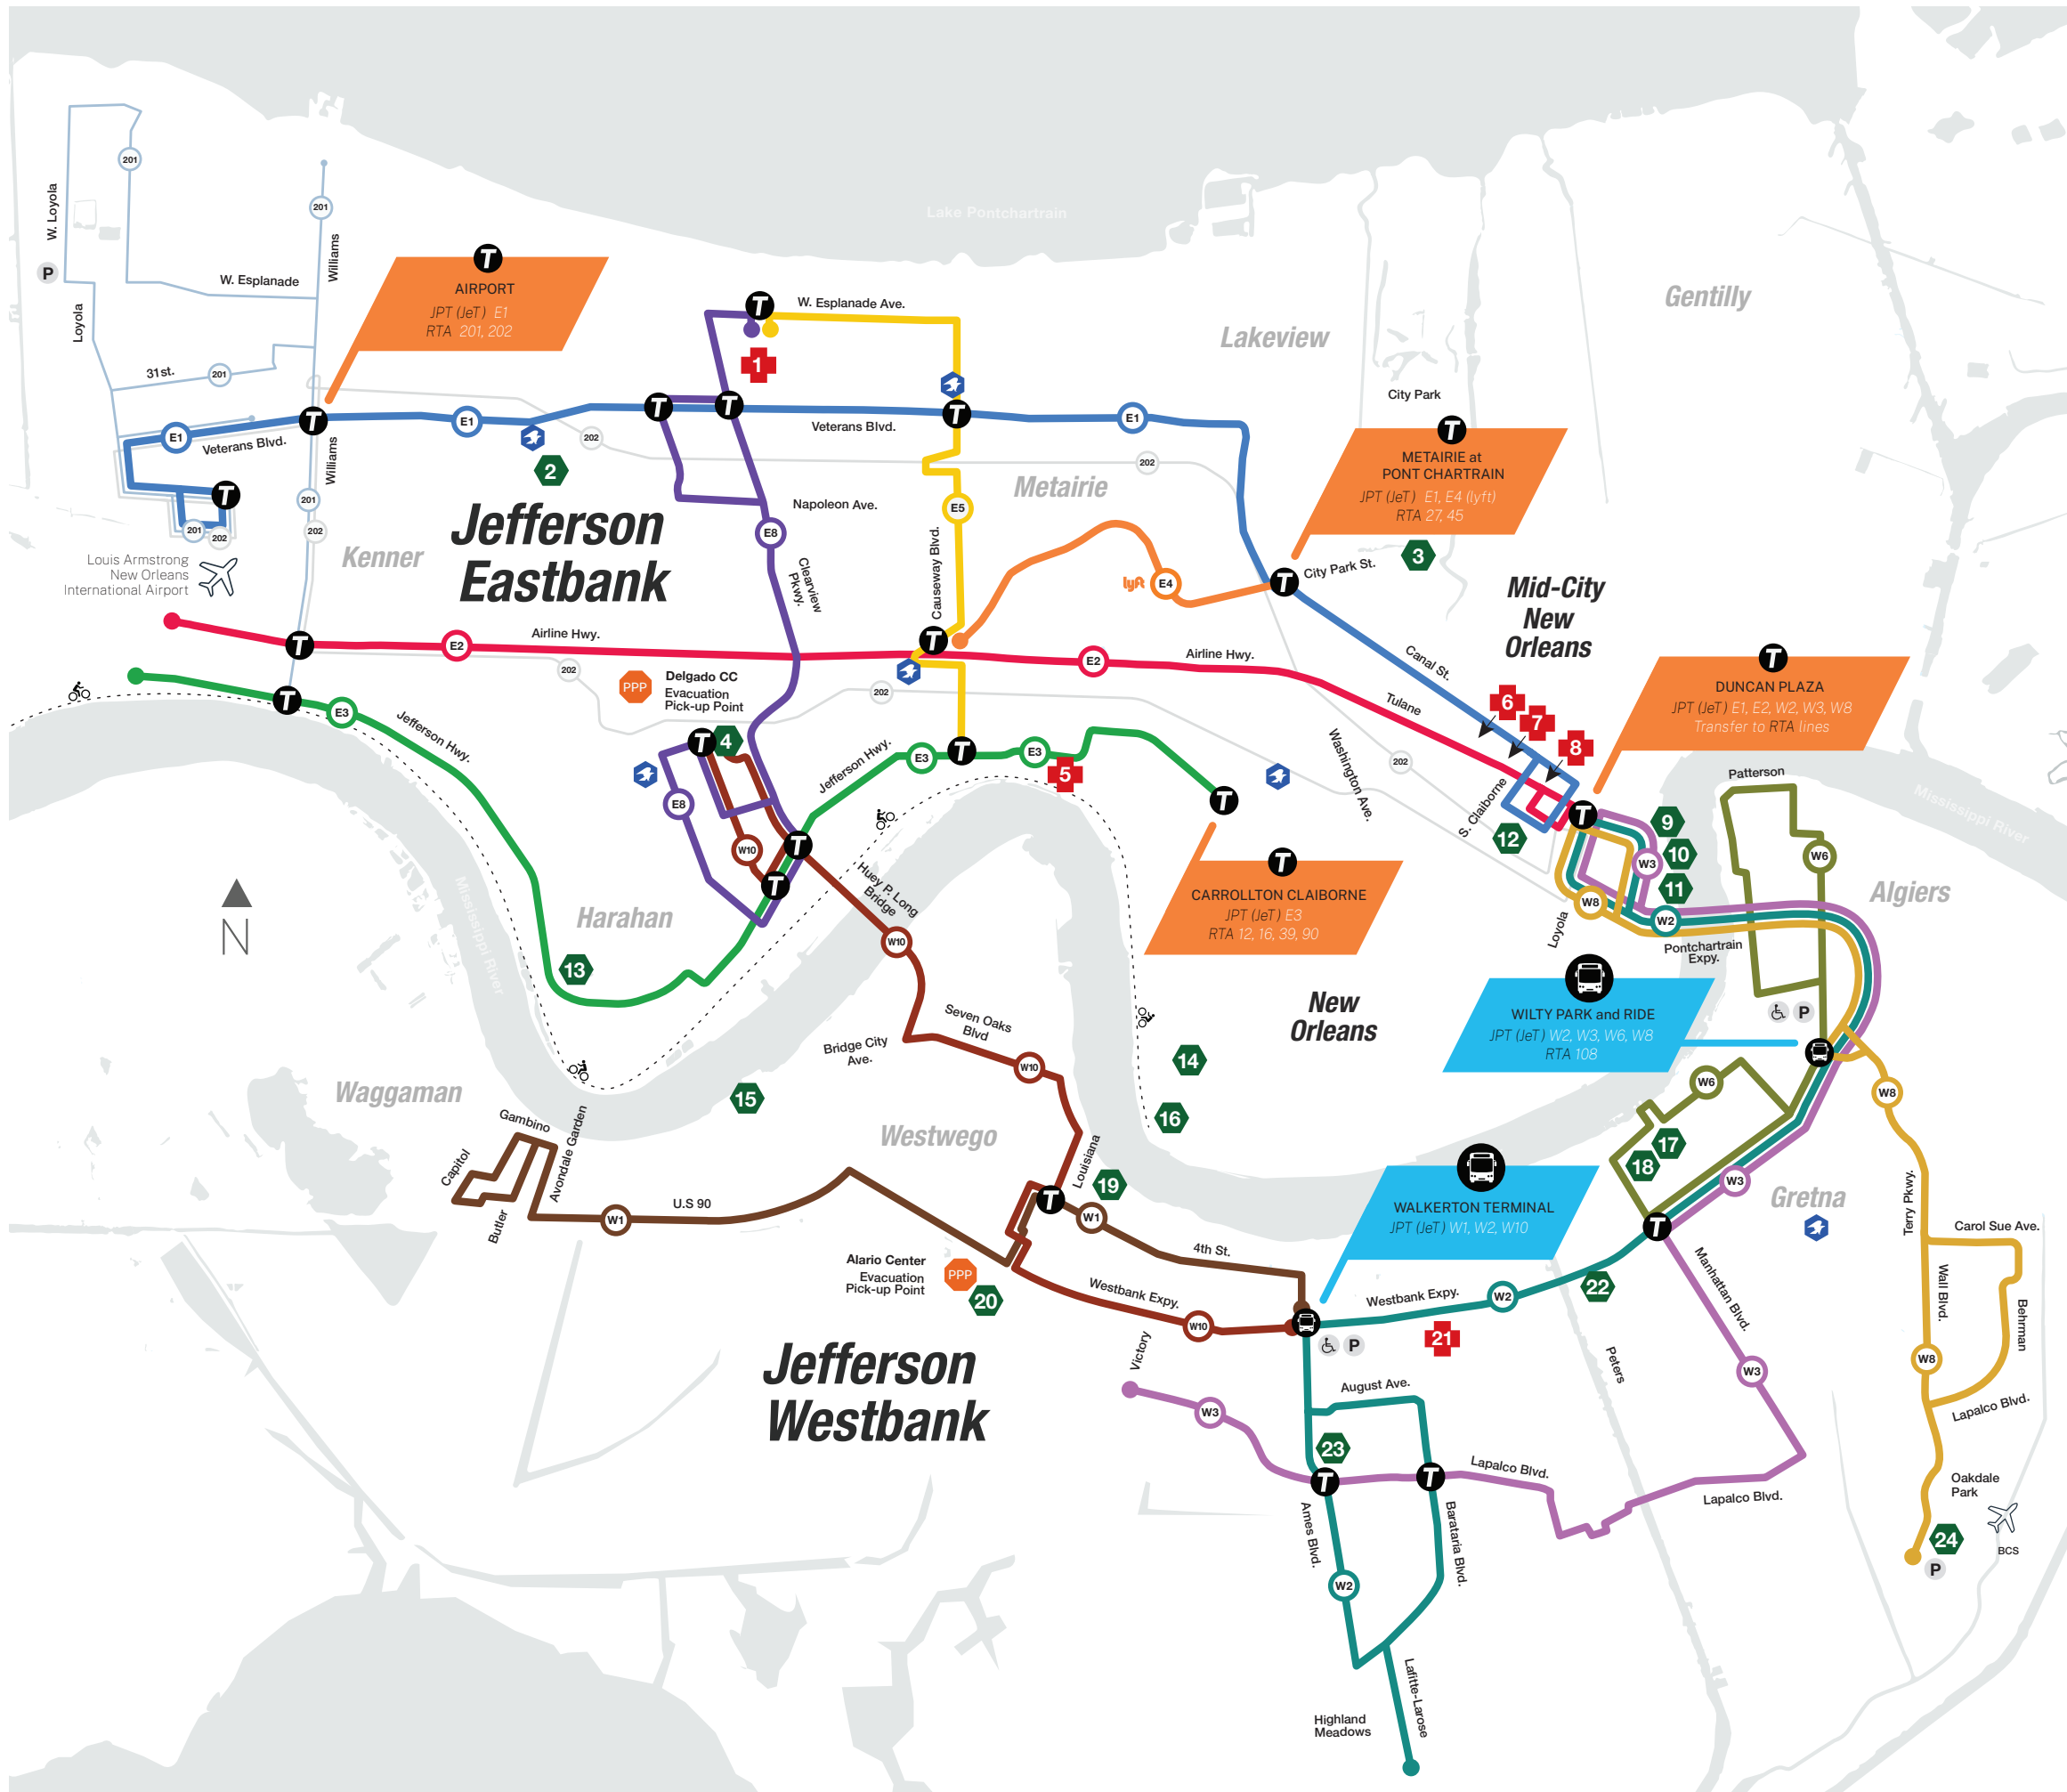

System Maps & Schedules

DECEMBER 2021

Jefferson Parish Transit System Map

Eastbank Routes

- E-1 Veterans
- E-2 Airline Drive
- E-3 Kenner Local
- E-4 Metairie Road *lyft*
- E-5 Causeway
- E-8 Clearview
- RTA-201 Kenner Loop

Westbank Routes

- W-1 Avondale
- W-2 Westbank Expy
- W-3 Lapalco
- W-6 Gretna Local
- W-8 Terrytown
- W-10 Huey P. Long
- RTA-202 Airport

- T Transfer Point
- 🚲 Paved Bike Path

- ♿ ADA Accessible
- P Park & Ride

ROUTE SUSPENDED

RUTA SUSPENDIDA

Route: The Metairie Road route starts at Severn and travels east on Metairie Road to the intersection of Canal Street and City Park Avenue. From this point, passengers can take several RTA routes into New Orleans. (Contact the RTA for their current schedules or visit their website norta.com)

Ruta: La ruta de Metairie Road empieza en Severn y prosigue hacia el este en Metairie Road hasta la intersección de Canal Street y City Park Ave. Desde aquí, los pasajeros pueden tomar varias rutas a Nueva Orleans. (Póngase en contacto con RTA para obtener los horarios vigentes o visite su "website": norta.com.)