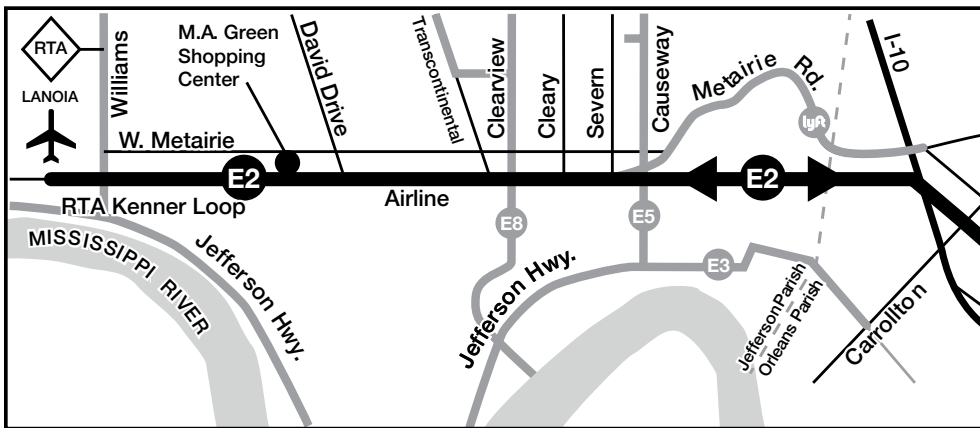

# E2 Airline Drive

**Route:** The E2 Airline Drive route provides service along the Airline Drive corridor into the city of New Orleans. It provides service to downtown New Orleans along Tulane Avenue into the CBD.

**Ruta:** La ruta E2 Airline Drive brinda servicio a lo largo del corredor de Airline Drive hacia la ciudad de Nueva Orleans. Ofrece servicio al centro de Nueva Orleans a lo largo de Tulane Avenue hacia el CBD.

## Sunday (Domingo)

INBOUND / ENTRANTE					OUTBOUND / SALIENTE			
Airport	M.A. Green	Severn	Carrollton	Tulane	Carrollton	Severn	M.A. Green	Airport
7:28 AM	7:36 AM	7:46 AM	7:56 AM	8:06 AM	8:21 AM	8:31 AM	8:42 AM	8:50 AM
8:13 AM	8:21 AM	8:31 AM	8:41 AM	8:51 AM	9:06 AM	9:16 AM	9:27 AM	9:35 AM
8:58 AM	9:06 AM	9:16 AM	9:26 AM	9:36 AM	9:51 AM	10:01 AM	10:12 AM	10:20 AM
9:43 AM	9:51 AM	10:01 AM	10:11 AM	10:21 AM	10:36 AM	10:46 AM	10:57 AM	11:05 AM
10:28 AM	10:36 AM	10:46 AM	10:56 AM	11:06 AM	11:21 AM	11:31 AM	11:42 AM	11:50 AM
11:13 AM	11:21 AM	11:31 AM	11:41 AM	11:51 AM	12:06 PM	12:16 PM	12:27 PM	12:35 PM
11:58 AM	12:06 PM	12:16 PM	12:26 PM	12:36 PM	12:51 PM	1:01 PM	1:12 PM	1:20 PM
12:43 PM	12:51 PM	1:01 PM	1:11 PM	1:21 PM	1:36 PM	1:46 PM	1:57 PM	2:05 PM
1:28 PM	1:36 PM	1:46 PM	1:56 PM	2:06 PM	2:21 PM	2:31 PM	2:42 PM	2:50 PM
2:13 PM	2:21 PM	2:31 PM	2:41 PM	2:51 PM	3:06 PM	3:16 PM	3:27 PM	3:35 PM
2:58 PM	3:06 PM	3:16 PM	3:26 PM	3:36 PM	3:51 PM	4:01 PM	4:12 PM	4:20 PM
3:43 PM	3:51 PM	4:01 PM	4:11 PM	4:21 PM	4:36 PM	4:46 PM	4:57 PM	5:05 PM
4:28 PM	4:36 PM	4:46 PM	4:56 PM	5:06 PM	5:21 PM	5:31 PM	5:42 PM	5:50 PM
5:13 PM	5:21 PM	5:31 PM	5:41 PM	5:51 PM	6:06 PM	6:16 PM	6:27 PM	6:35 PM
5:58 PM	6:06 PM	6:16 PM	6:26 PM	6:36 PM	6:51 PM	7:01 PM	7:12 PM	7:20 PM
6:43 PM	6:51 PM	7:01 PM	7:11 PM	7:21 PM	7:36 PM	7:46 PM	7:57 PM	8:05 PM
7:28 PM	7:36 PM	7:46 PM	7:56 PM	8:06 PM	8:21 PM	8:31 PM	8:42 PM	8:50 PM
8:13 PM	8:21 PM	8:31 PM	8:41 PM	8:51 PM	9:06 PM	9:16 PM	9:27 PM	9:35 PM
9:05 PM	9:16 PM	9:26 PM	9:36 PM	9:43 PM	9:58 PM	10:08 PM	10:19 PM	10:27 PM