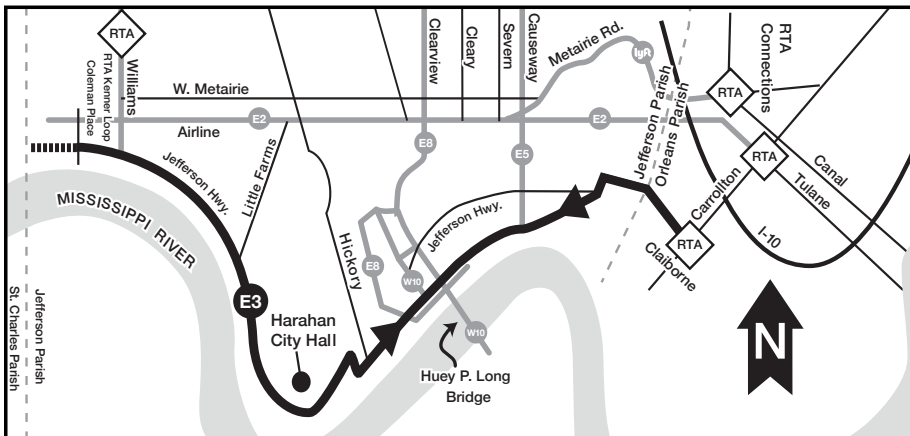

**Route:** The Kenner Local (E-3) follows the Mississippi River on Jefferson Hwy. from Kenner in Jefferson Parish to the intersection of Carrollton and Claiborne Avenues in New Orleans. Passengers can then take several RTA routes into New Orleans. (Contact the RTA for their current schedules or visit their website at [norta.com](http://norta.com).)

**Ruta:** El Kenner Local-E3 sigue al Río Mississippi por Jefferson Highway desde Kenner en Jefferson Parish hasta la intersección de Carrollton y Claiborne en New Orleans. Los pasajeros pueden tomar entonces varias rutas de RTA que operan en New Orleans. (Póngase en contacto con RTA para obtener los horarios vigentes o visite su "website": [norta.com](http://norta.com).)

## Sunday (Domingo)

INBOUND / ENTRANTE					OUTBOUND / SALIENTE				
St. Charles Parish	Little Farms	Harahan	Causeway	Arrive Carrollton	Leave Carrollton	Causeway	Harahan	Little Farms	St. Charles Parish
7:30 AM	7:37 AM	7:54 AM	7:58 AM	8:07 AM	8:11 AM	8:21 AM	8:27 AM	8:43 AM	8:51 AM
9:00 AM	9:07 AM	9:24 AM	9:28 AM	9:37 AM	9:41 AM	9:51 AM	9:57 AM	10:13 AM	10:21 AM
10:30 AM	10:37 AM	10:54 AM	10:58 AM	11:07 AM	11:11 AM	11:21 AM	11:27 AM	11:43 AM	11:51 AM
12:00 PM	12:07 PM	12:24 PM	12:28 PM	12:37 PM	12:41 PM	12:51 PM	12:57 PM	1:13 PM	1:21 PM
1:30 PM	1:37 PM	1:54 PM	1:58 PM	2:07 PM	2:11 PM	2:21 PM	2:27 PM	2:43 PM	2:51 PM
3:00 PM	3:07 PM	3:24 PM	3:28 PM	3:37 PM	3:41 PM	3:51 PM	3:57 PM	4:13 PM	4:21 PM
4:30 PM	4:37 PM	4:54 PM	4:58 PM	5:07 PM	5:11 PM	5:21 PM	5:27 PM	5:43 PM	5:51 PM
6:00 PM	6:07 PM	6:24 PM	6:28 PM	6:37 PM	6:41 PM	6:51 PM	6:57 PM	7:13 PM	7:21 PM
7:30 PM	7:37 PM	7:54 PM	7:58 PM	8:07 PM	8:11 PM	8:21 PM	8:27 PM	8:43 PM	8:51 PM
9:00 PM	9:07 PM	9:24 PM	9:28 PM	9:37 PM	9:41 PM	9:51 PM	9:57 PM	10:13 PM	10:21 PM