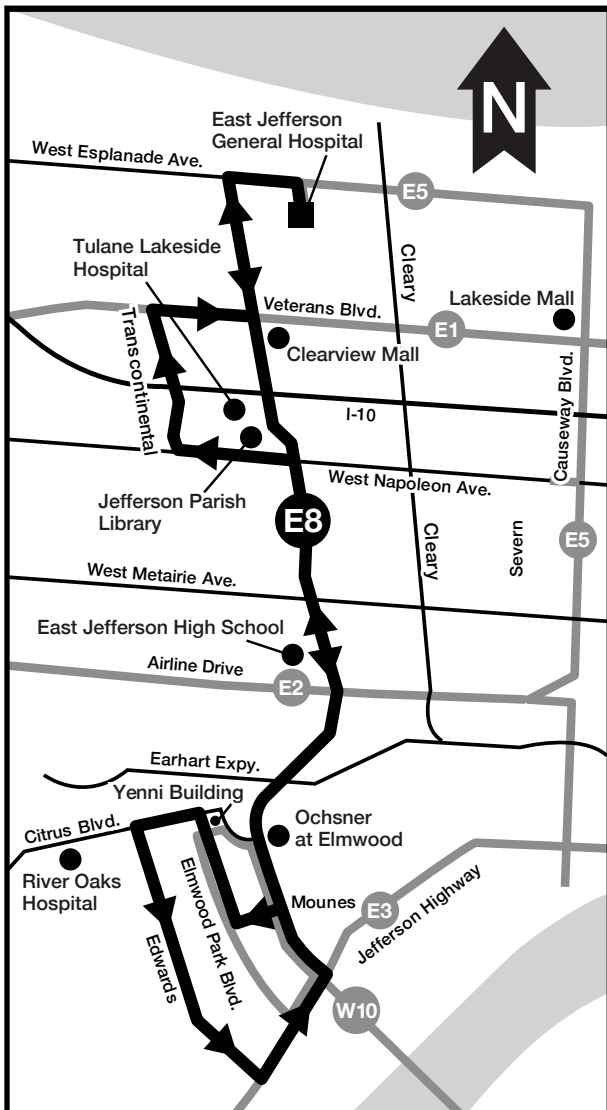

E8 Clearview

Monday-Friday (Lunes-Viernes)

INBOUND / ENTRANTE				OUTBOUND / SALIENTE			
East Jefferson Hospital	Clearview & Airline Dr.	Yenni Building	Arrive Jeff Hwy./ Elmwood	Leave Jeff Hwy./ Elmwood	Clearview & Airline Dr.	Library	East Jefferson Hospital
-	6:05 AM	6:11 AM	6:22 AM	6:22 AM	6:31 AM	6:39 AM	6:50 AM
6:56 AM	7:09 AM	7:15 AM	7:26 AM	7:32 AM	7:41 AM	7:49 AM	7:58 AM
8:04 AM	8:17 AM	8:23 AM	8:34 AM	8:40 AM	8:49 AM	8:57 AM	9:06 AM
9:12 AM	9:25 AM	9:31 AM	9:42 AM	9:48 AM	9:57 AM	10:03 AM	10:12 AM
10:18 AM	10:31 AM	10:37 AM	10:48 AM	10:54 AM	11:03 AM	11:11 AM	11:20 AM
11:26 AM	11:39 AM	11:45 AM	11:56 AM	12:02 PM	12:11 PM	12:19 PM	12:28 PM
12:34 PM	12:47 PM	12:53 PM	1:04 PM	1:10 PM	1:19 PM	1:27 PM	1:36 PM
1:42 PM	1:55 PM	2:01 PM	2:12 PM	2:18 PM	2:27 PM	2:35 PM	2:44 PM
2:50 PM	3:03 PM	3:09 PM	3:20 PM	3:26 PM	3:35 PM	3:43 PM	3:52 PM
3:58 PM	4:11 PM	4:17 PM	4:28 PM	4:34 PM	4:43 PM	4:51 PM	5:00 PM
5:06 PM	5:19 PM	5:25 PM	5:36 PM	5:42 PM	5:51 PM	5:59 PM	6:08 PM
6:14 PM	6:27 PM	6:33 PM	6:44 PM	-	-	-	-

Route: The route runs from East Jefferson General Hospital traveling west along West Esplanade to Clearview Parkway and then south along Clearview to the Yenni Building and Jefferson Hwy. The Clearview route also includes 2 loops off of Clearview Parkway, as follows:

- From Clearview to West Napoleon, Transcontinental, and Veterans
- From Clearview to Mounes, Elmwood Park Blvd., Citrus, and Edwards to Jefferson Hwy

Ruta: La ruta es desde East Jefferson General Hospital hacia el oeste a lo largo de West Esplanade a Clearview Parkway y luego al sur a lo largo de Clearview a el Yenni Building y Jefferson Hwy. La ruta Clearview también incluye 2 circuitos fuera de Clearview Parkway, como sigue:

- Desde Clearview a West Napoleon, Transcontinental, y Veterans
- Desde Clearview a Mounes, Elmwood Park Blvd., Citrus, y Edwards a Jefferson Hwy