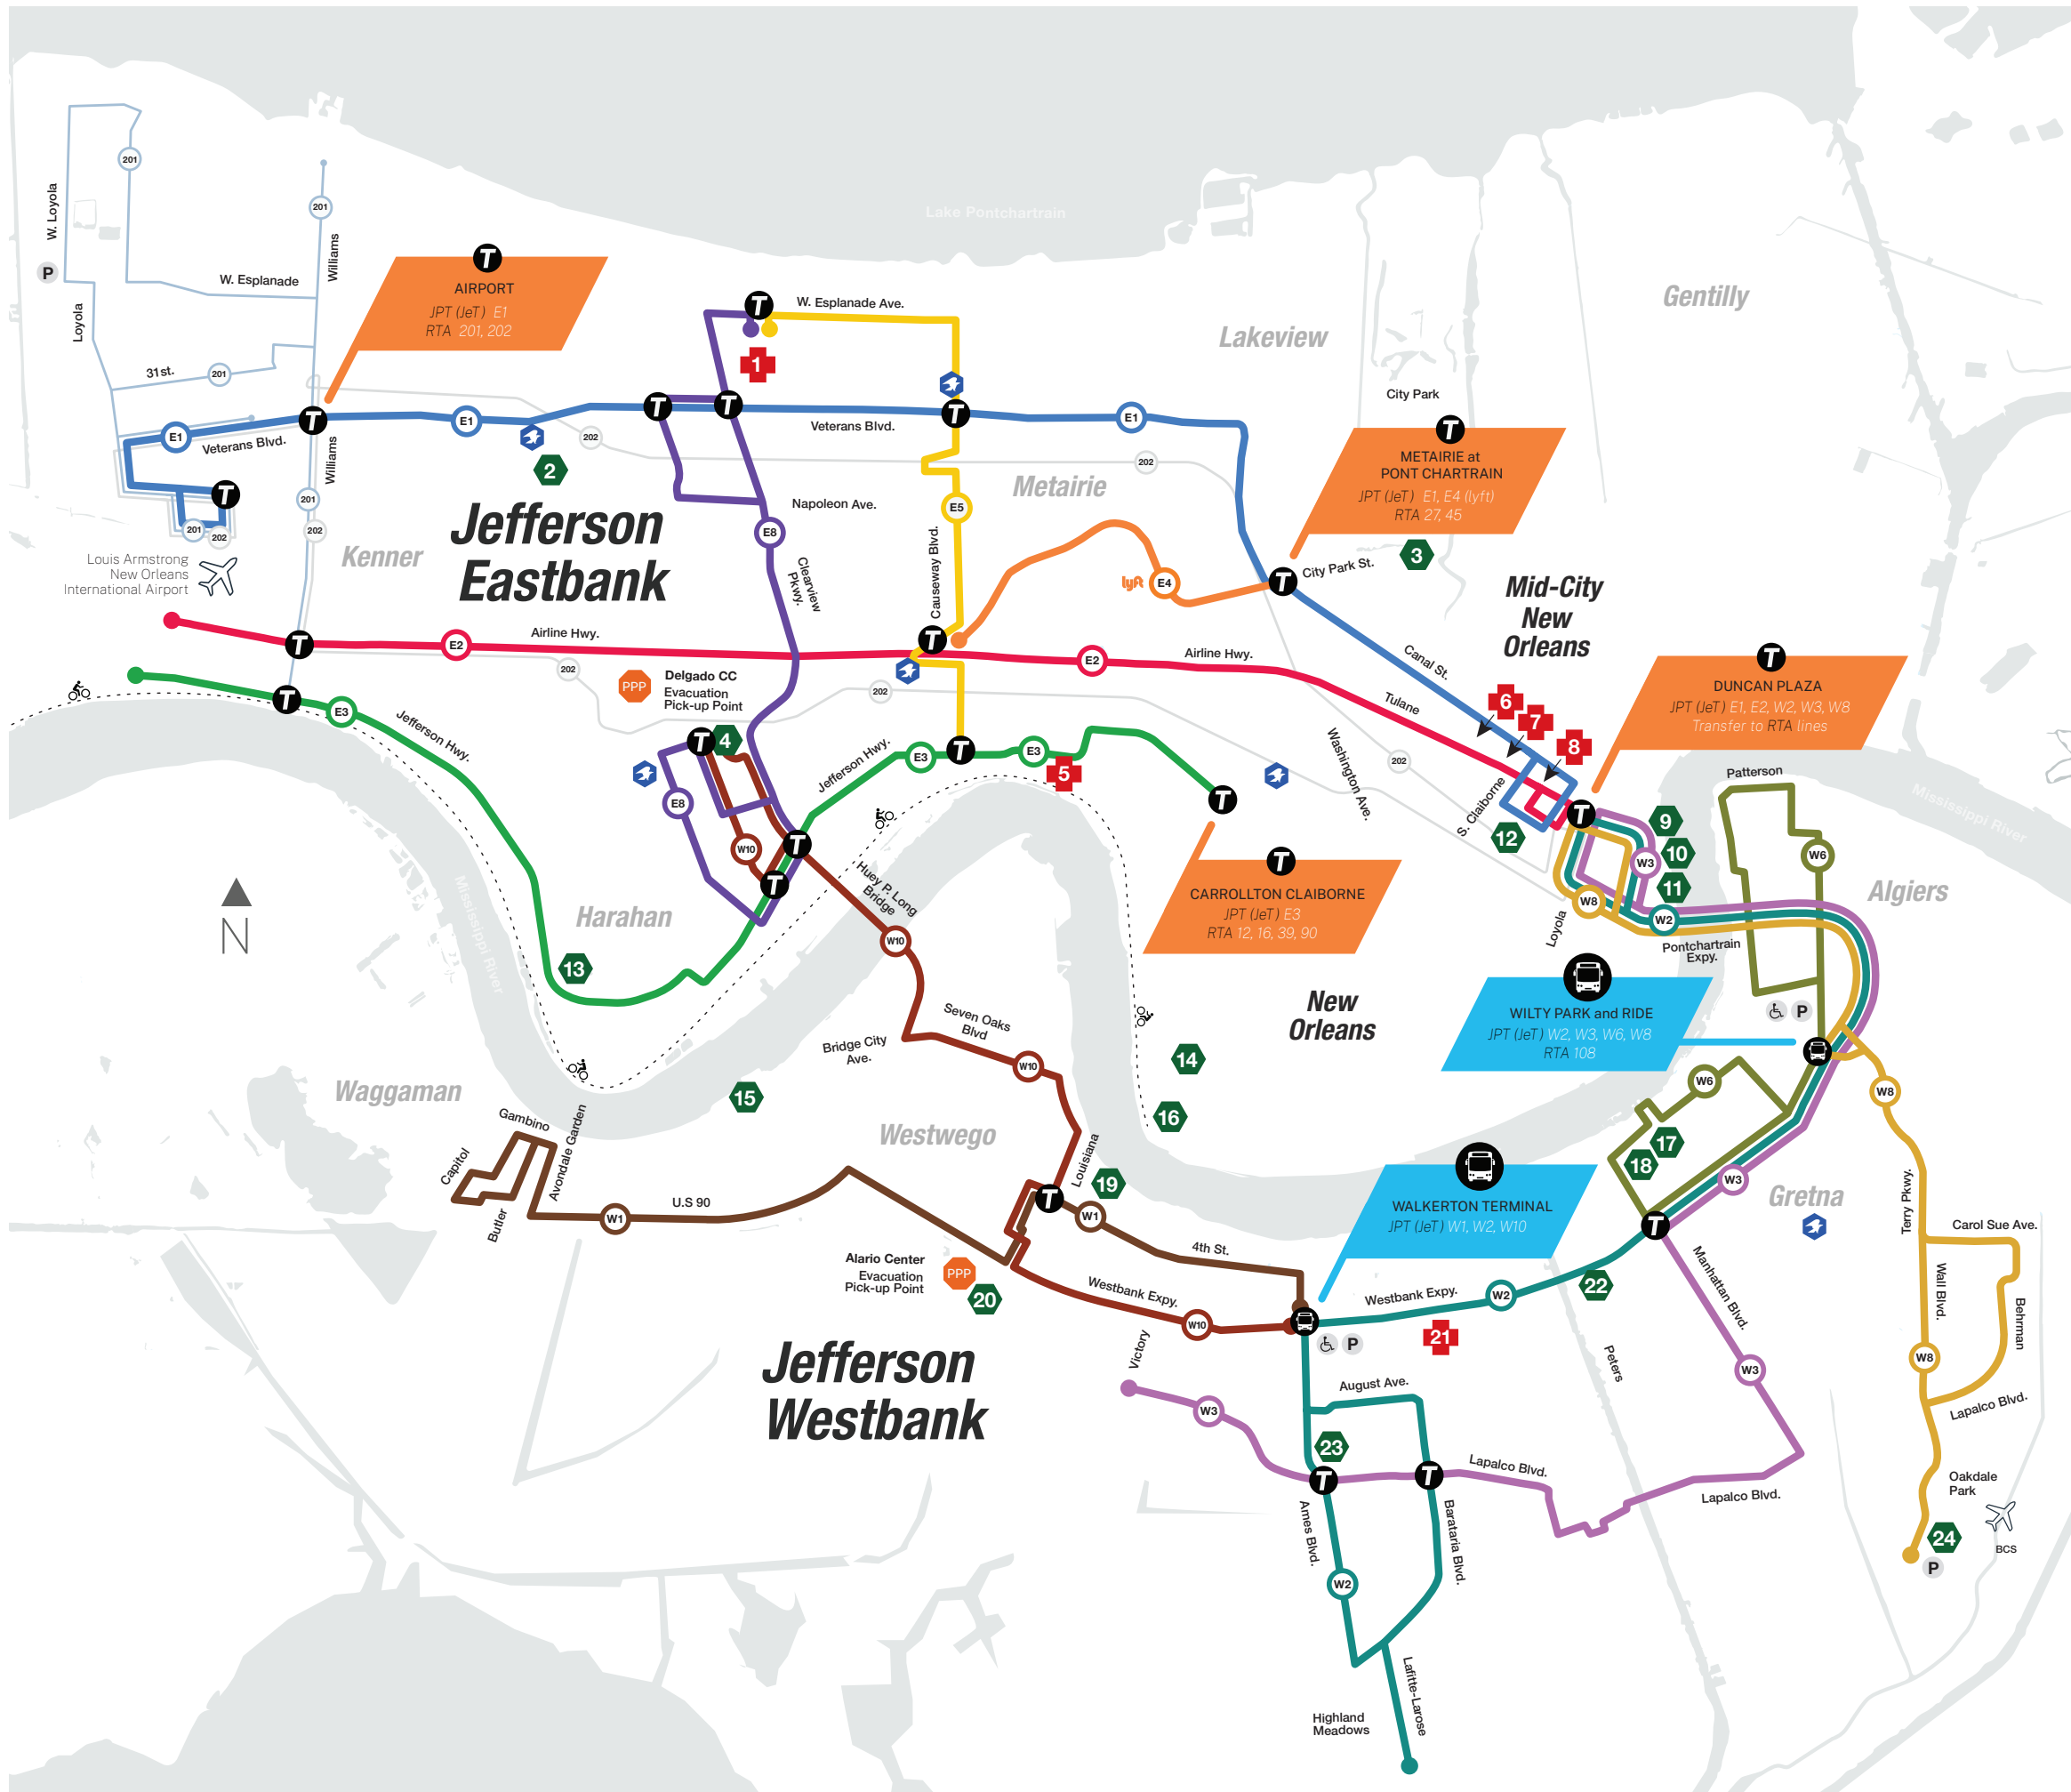

Jefferson Parish Transit System Map

Eastbank Routes

- E-1 Veterans
- E-2 Airline Drive
- E-3 Kenner Local
- E-4 Metairie Road *lyft*
- E-5 Causeway
- E-8 Clearview
- RTA-201 Kenner Loop

Westbank Routes

- W-1 Avondale
- W-2 Westbank Expy
- W-3 Lapalco
- W-6 Gretna Local
- W-8 Terrytown
- W-10 Huey P. Long
- RTA-202 Airport

- T Transfer Point
- 🚲 Paved Bike Path

- ♿ ADA Accessible
- P Park & Ride

Landmarks

- | | |
|--|---|
| 📍 Post Office | 13 Harahan City Hall |
| + East Jefferson Hospital | 14 Audubon Park |
| 2 Lafreniere Park | 15 Avondale Shipyards |
| 3 City Park | 16 Audubon Zoo |
| 4 Yenni Building | 17 Gretna City Hall |
| 5 Oshsner Health Center | 18 Gretna Courthouse |
| 6 VA Hospital | 19 Westwego City Hall |
| 7 Tulane Medical Center | 20 Bayou Segnette State Park |
| 8 University Medical Center | 21 West Jefferson Medical Center |
| 9 Jackson Square | 22 State Building |
| 10 Woldenberg Park | 23 Johnny Jacobs Playground |
| 11 Aquarium of the Americas | 24 Oakdale Playground |
| 12 Superdome | |

Hurricane Evacuation Parish Pickup Points

- PPP Westbank – Alario Center 2000 Segnette Blvd., Westwego
 - Eastbank – Delgado Community College 5200 Blair Dr., Metairie
- See the Jefferson Parish Transit Hurricane Evacuation Map for more details.